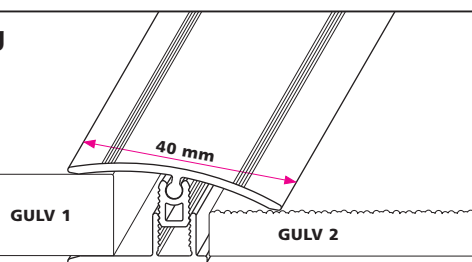

Dess. 151

Dilatation 13-16 mm

Dess. 161

Overgang 4-16 mm

Dess. 151

Overgang 6-20 mm

Dess. 161

Overgangskombinationer – Gulvhøjder i mm